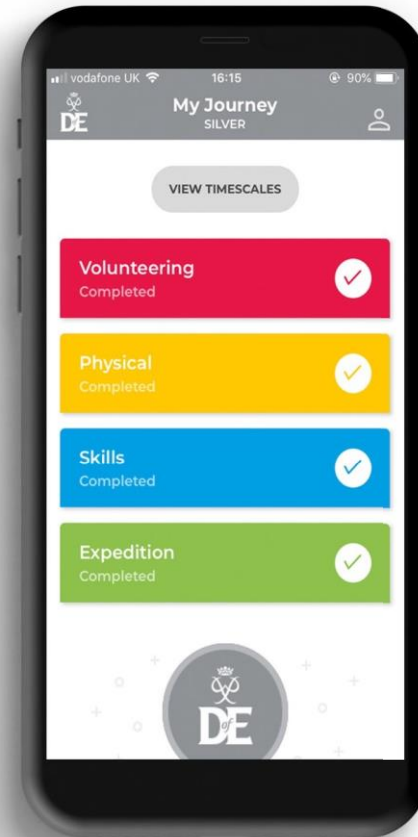

# What will I do?

## SILVER AWARD

VOLUNTEERING

**6**  
months

PHYSICAL

**6** OR **3**  
months

SKILLS

**6** OR **3**  
months

EXPEDITION

**3 days**  
**2 nights**

**Physical and Skills sections:** one section for 6 months and the other section for 3 months

If you didn't do BRONZE, you must do a further 6 months in either the Volunteering or the longer of the Physical or Skills sections.

# Your Welcome Pack and eDofE